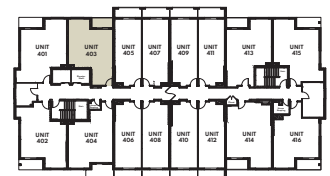

The Talbot Manor

MY LIFE RETIREMENT CLUB

THE CEDAR ONE BEDROOM SUITE - BARRIER FREE - 445 SQ. FT.

Fourth Floor

Fifth Floor

Sixth Floor