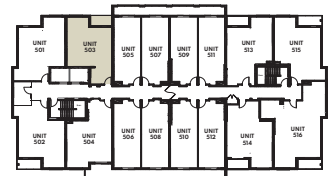

The Talbot Manor

MY LIFE RETIREMENT CLUB

THE CEDAR ONE BEDROOM SUITE - BARRIER FREE - 445 SQ. FT.

Fourth Floor

Fifth Floor

Sixth Floor