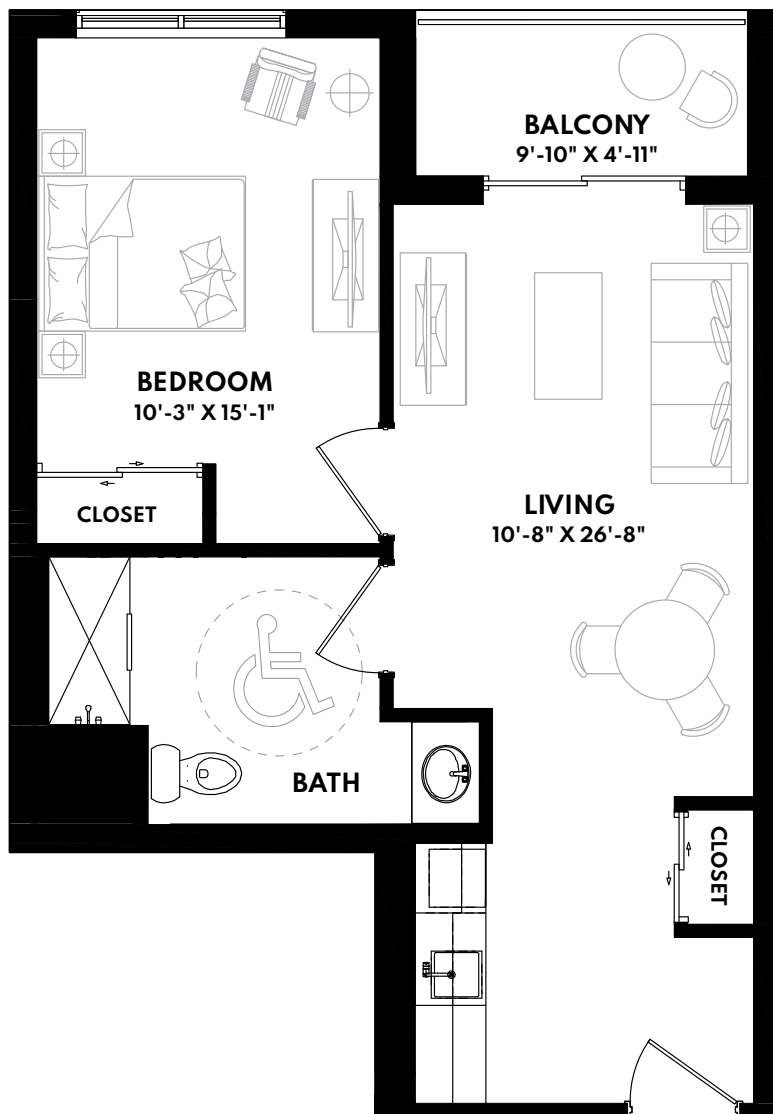

The Talbot Manor

MY LIFE RETIREMENT CLUB

THE CEDAR ONE BEDROOM SUITE - BARRIER FREE - 445 SQ. FT.

Fourth Floor

Fifth Floor

Sixth Floor