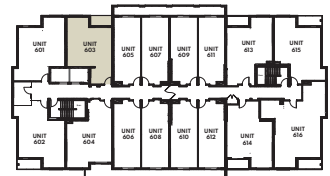

The Talbot Manor

MY LIFE RETIREMENT CLUB

THE CEDAR ONE BEDROOM SUITE - BARRIER FREE - 445 SQ. FT.

Fourth Floor

Fifth Floor

Sixth Floor