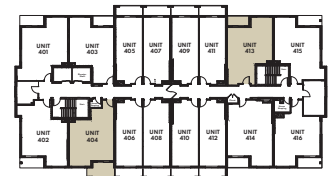

The Talbot Manor

MY LIFE RETIREMENT CLUB

THE CEDAR ONE BEDROOM SUITE - 445 SQ. FT.

Second Floor

Third Floor

Fourth Floor

Fifth Floor

Sixth Floor

Materials, specifications and floor plans are subject to change. All floor plans are approximate dimensions. Actual usable floor space may vary from stated floor area. Windows, room/area dimensions & square feet may vary due to location within building. Furniture not included. E. & O. E.