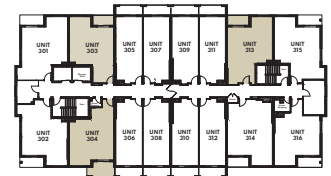

The Talbot Manor

MY LIFE RETIREMENT CLUB

THE CEDAR ONE BEDROOM SUITE - 445 SQ. FT.

Second Floor

Third Floor

Fourth Floor

Fifth Floor

Sixth Floor

Materials, specifications and floor plans are subject to change. All floor plans are approximate dimensions. Actual usable floor space may vary from stated floor area. Windows, room/area dimensions & square feet may vary due to location within building. Furniture not included. E. & O. E.