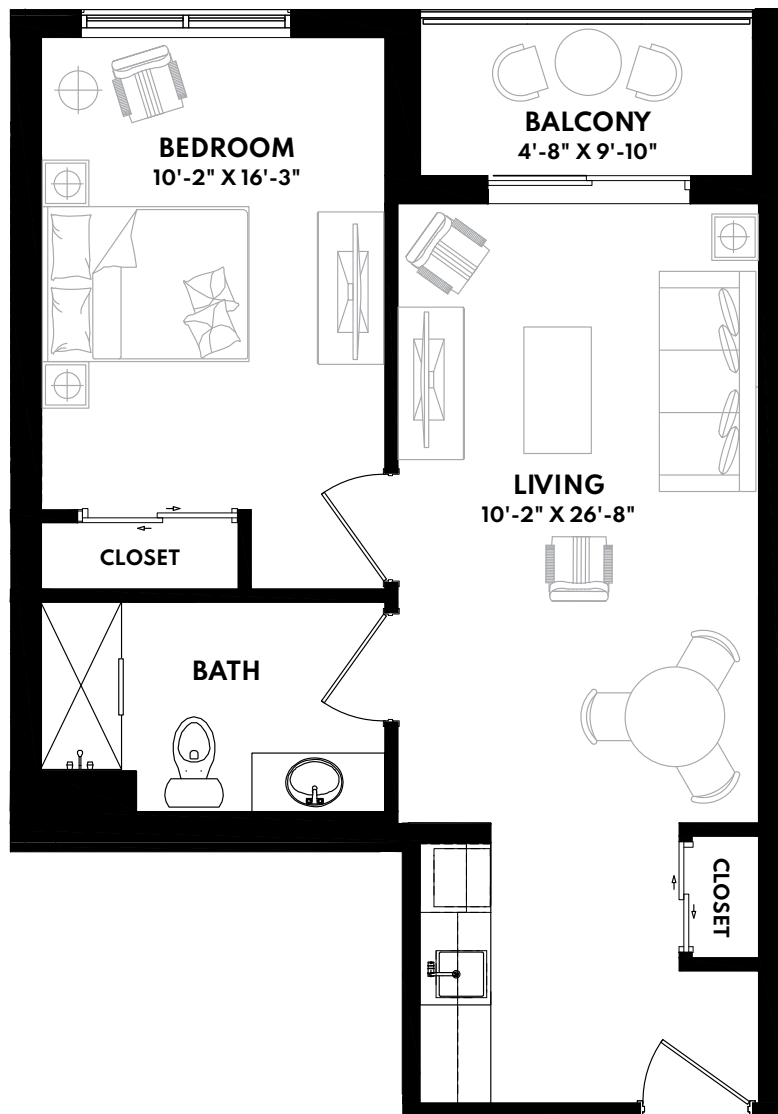

The Talbot Manor

MY LIFE RETIREMENT CLUB

THE CEDAR ONE BEDROOM SUITE - 445 SQ. FT.

Second Floor

Third Floor

Fourth Floor

Fifth Floor

Sixth Floor

Materials, specifications and floor plans are subject to change. All floor plans are approximate dimensions. Actual usable floor space may vary from stated floor area. Windows, room/area dimensions & square feet may vary due to location within building. Furniture not included. E. & O. E.