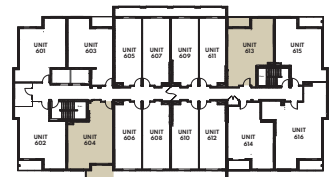

The Talbot Manor

MY LIFE RETIREMENT CLUB

THE CEDAR ONE BEDROOM SUITE - 445 SQ. FT.

Second Floor

Third Floor

Fourth Floor

Fifth Floor

Sixth Floor

Materials, specifications and floor plans are subject to change. All floor plans are approximate dimensions. Actual usable floor space may vary from stated floor area. Windows, room/area dimensions & square feet may vary due to location within building. Furniture not included. E. & O. E.