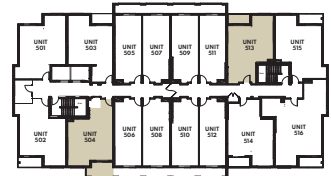

The Talbot Manor

MY LIFE RETIREMENT CLUB

THE CEDAR ONE BEDROOM SUITE - 445 SQ. FT.

Second Floor

Third Floor

Fourth Floor

Fifth Floor

Sixth Floor

Materials, specifications and floor plans are subject to change. All floor plans are approximate dimensions. Actual usable floor space may vary from stated floor area. Windows, room/area dimensions & square feet may vary due to location within building. Furniture not included. E. & O. E.