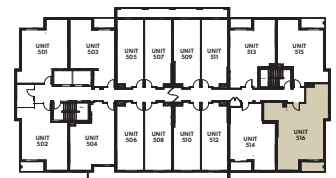

The Talbot Manor

MY LIFE RETIREMENT CLUB

THE OAK TWO BEDROOM - BARRIER FREE - 670 SQ. FT.

Fifth Floor

Sixth Floor

Materials, specifications and floor plans are subject to change. All floor plans are approximate dimensions. Actual usable floor space may vary from stated floor area. Windows, room/area dimensions & square feet may vary due to location within building. Furniture not included. E. & O. E.