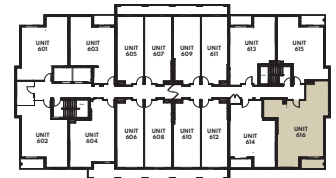

The Talbot Manor

MY LIFE RETIREMENT CLUB

THE OAK TWO BEDROOM - BARRIER FREE - 670 SQ. FT.

Fifth Floor

Sixth Floor

Materials, specifications and floor plans are subject to change. All floor plans are approximate dimensions. Actual usable floor space may vary from stated floor area. Windows, room/area dimensions & square feet may vary due to location within building. Furniture not included. E. & O. E.