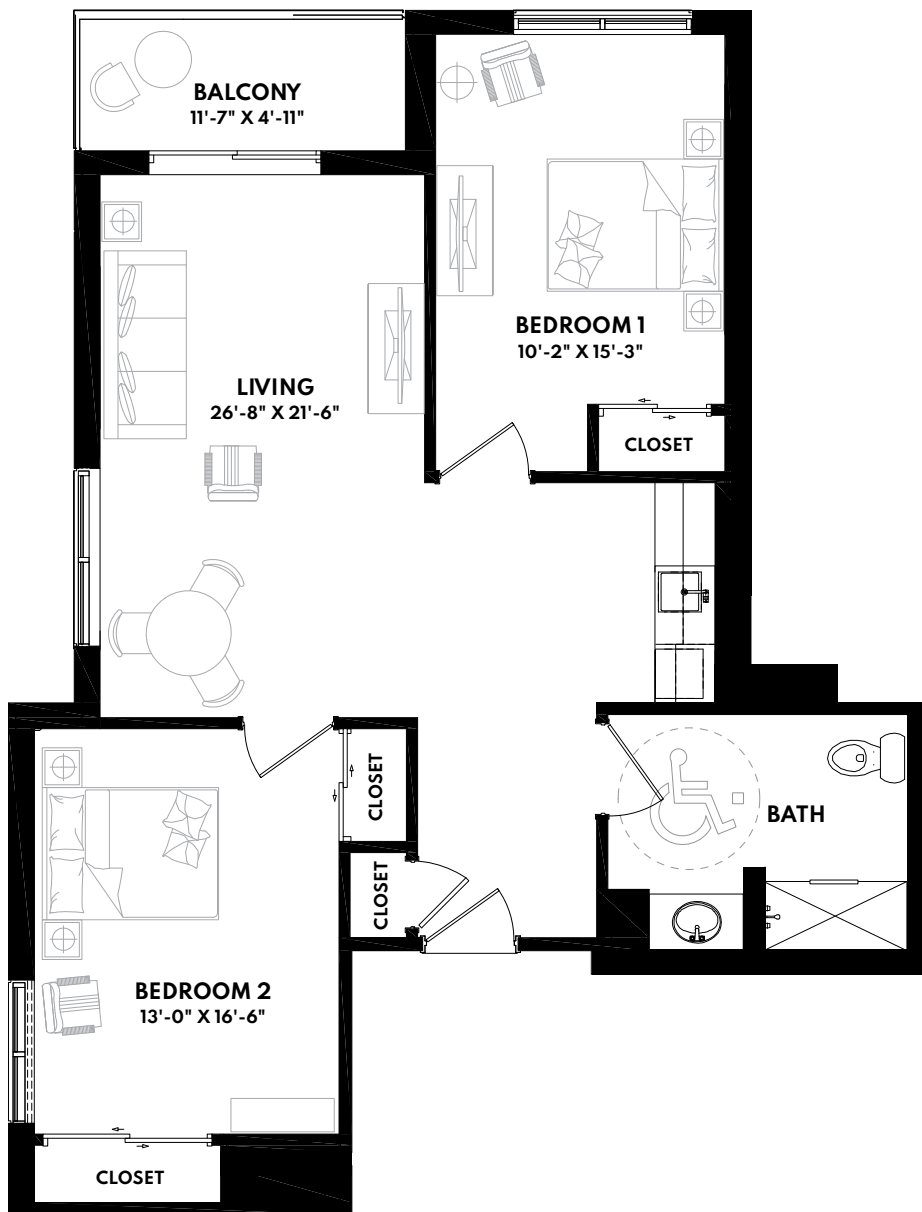

The Talbot Manor

MY LIFE RETIREMENT CLUB

THE OAK TWO BEDROOM - BARRIER FREE - 670 SQ. FT.

Fifth Floor

Sixth Floor

Materials, specifications and floor plans are subject to change. All floor plans are approximate dimensions. Actual usable floor space may vary from stated floor area. Windows, room/area dimensions & square feet may vary due to location within building. Furniture not included. E. & O. E.