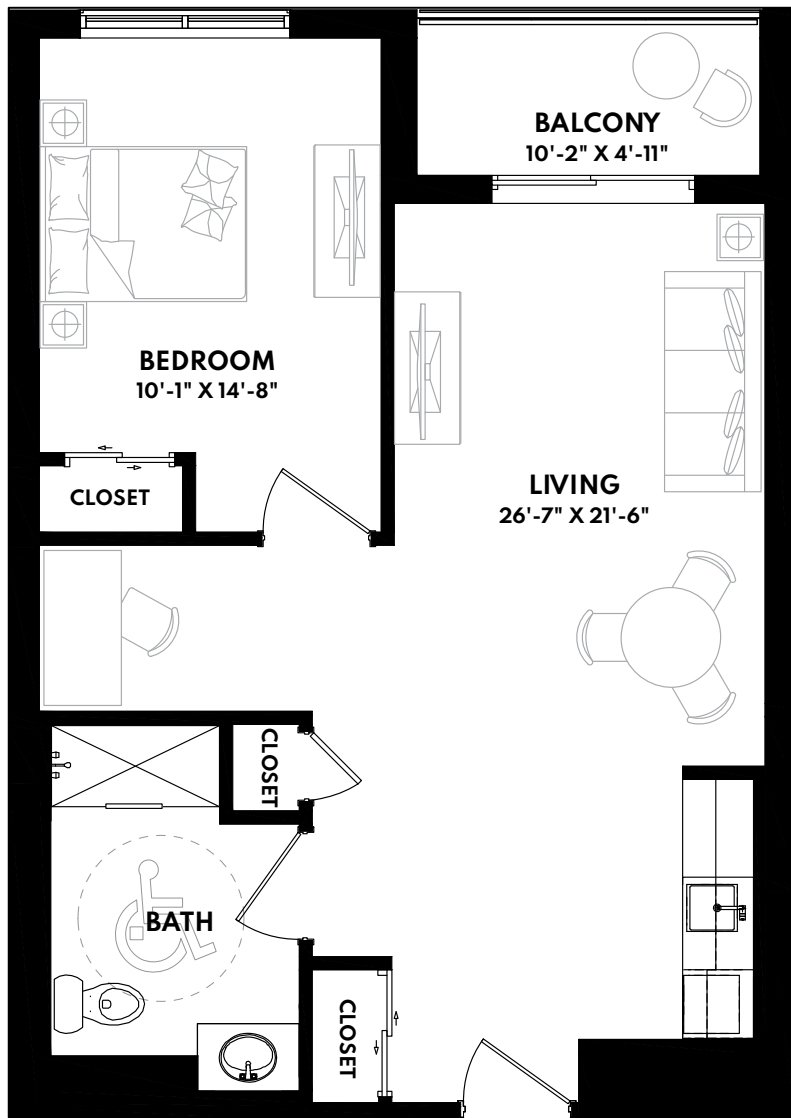

## THE SANDALWOOD ONE BEDROOM SUITE + DEN - BARRIER FREE - 465 SQ. FT.

Second Floor

Third Floor

Fourth Floor

Materials, specifications and floor plans are subject to change. All floor plans are approximate dimensions. Actual usable floor space may vary from stated floor area. Windows, room/area dimensions & square feet may vary due to location within building. Furniture not included. E. & O. E.