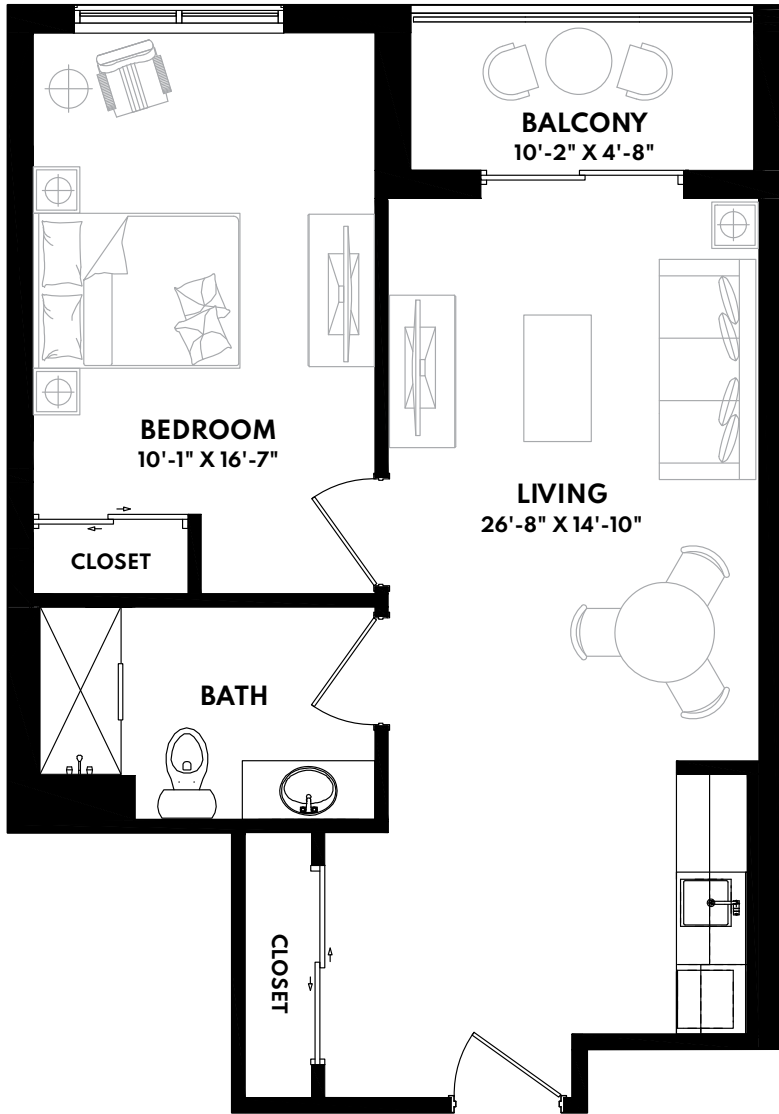

## THE SANDALWOOD ONE BEDROOM SUITE - 465 SQ. FT.

Fifth Floor

Sixth Floor